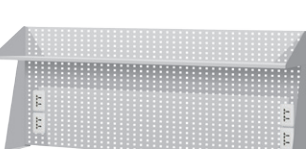

Unit of Measurement : mm

WQ Panel set For both WA and WB workbench.

Type	Size HxWxD	Specification
WQ-52	H603xW1502xD202	Perforated board:H603xW1502

WQ-62	H603xW1802xD202	Perforated board:H603xW1802
--------------	-----------------	-----------------------------

Type	Size HxWxD	Specification
WQ-53	H603xW1502xD325	Perforated board:H603xW1502 Shelf:H25xW1495xD300

WQ-63	H603xW1802xD325	Perforated board:H603xW1802 Shelf:H25xW1795xD300
--------------	-----------------	---

Type	Size HxWxD	Specification
WQ-54A	H603xW1502xD325	Perforated board:H603xW1502 Socket:110V~220Vx4

WQ-64A	H603xW1802xD325	Perforated board:H603xW1802 Socket:110V~220Vx4
---------------	-----------------	---

Type	Size HxWxD	Specification
WQ-55A	H603xW1502xD325	Perforated board:H603xW1502 Shelf:H25xW1495xD300 Socket:110V~220Vx4

WQ-65A	H603xW1802xD325	Perforated board:H603xW1802 Shelf:H25xW1795xD300 Socket:110V~220Vx4
---------------	-----------------	---