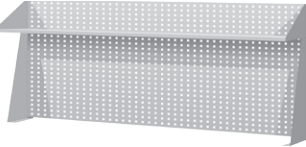

Unit of Measurement : mm

WQ Panel set For both WA and WB workbench.

Type	Size HxWxD	Specification
WQ-52	H603xW1502xD202	Perforated board:H603xW1502

WQ-62	H603xW1802xD202	Perforated board:H603xW1802
--------------	-----------------	-----------------------------

Type	Size HxWxD	Specification
WQ-53	H603xW1502xD325	Perforated board:H603xW1502 Shelf:H25xW1495xD300

WQ-63	H603xW1802xD325	Perforated board:H603xW1802 Shelf:H25xW1795xD300
--------------	-----------------	---

Type	Size HxWxD	Specification
WQ-54A	H603xW1502xD325	Perforated board:H603xW1502 Socket:110V~220Vx4

WQ-64A	H603xW1802xD325	Perforated board:H603xW1802 Socket:110V~220Vx4
---------------	-----------------	---