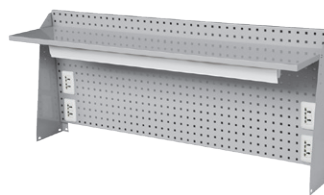

Type	Size HxWxD
WQD-56A	H658xW1517xD320
WQD-66A	H658xW1817xD320