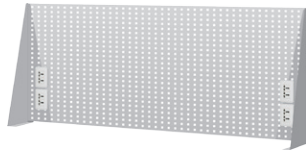

Unit of Measurement : mm

WQ Panel set For both WA and WB workbench.

Type	Size HxWxD	Specification
WQ-52	H603xW1502xD202	Perforated board:H603xW1502

WQ-62	H603xW1802xD202	Perforated board:H603xW1802
--------------	-----------------	-----------------------------

Type	Size HxWxD	Specification
WQ-53	H603xW1502xD325	Perforated board:H603xW1502 Shelf:H25xW1495xD300

WQ-63	H603xW1802xD325	Perforated board:H603xW1802 Shelf:H25xW1795xD300
--------------	-----------------	---

Type	Size HxWxD	Specification
WQ-54A	H603xW1502xD325	Perforated board:H603xW1502 Socket:110V~220Vx4

WQ-64A	H603xW1802xD325	Perforated board:H603xW1802 Socket:110V~220Vx4
---------------	-----------------	---

Type	Size HxWxD
WP-61102	H 810~925mm W 430mm D 490~530mm