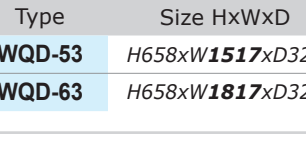

Unit of Measurement : mm

WQ Panel set For both WA and WB workbench.

Type	Size HxWxD	Specification
WQ-52	H603xW1502xD202	Perforated board:H603xW1502

WQ-62	H603xW1802xD202	Perforated board:H603xW1802
--------------	-----------------	-----------------------------

Type	Size HxWxD	Specification
WQ-53	H603xW1502xD325	Perforated board:H603xW1502 Shelf:H25xW1495xD300

WQ-63	H603xW1802xD325	Perforated board:H603xW1802 Shelf:H25xW1795xD300
--------------	-----------------	---

Type	Size HxWxD	Specification
WQ-54A	H603xW1502xD325	Perforated board:H603xW1502 Socket:110V~220Vx4

WQ-64A	H603xW1802xD325	Perforated board:H603xW1802 Socket:110V~220Vx4
---------------	-----------------	---

Type	Size HxWxD	Specification
WQ-55A	H603xW1502xD325	Perforated board:H603xW1502 Shelf:H25xW1495xD300 Socket:110V~220Vx4

WQ-65A	H603xW1802xD325	Perforated board:H603xW1802 Shelf:H25xW1795xD300 Socket:110V~220Vx4
---------------	-----------------	---