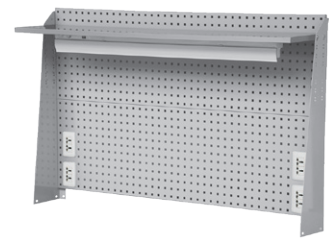

※ Power plugs not included

WQD Panel set For WD workbench.

※ Power plugs not included

Type	Size HxWxD
WQD-53	H658xW1517xD320
WQD-63	H658xW1817xD320

Type	Size HxWxD
WQD-56A	H658xW1517xD320
WQD-66A	H658xW1817xD320