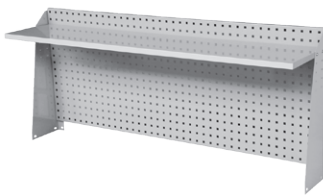

WQD Panel set For WD workbench.

※ Power plugs not included

Type	Size HxWxD
WQD-53	H658xW1517xD320
WQD-63	H658xW1817xD320