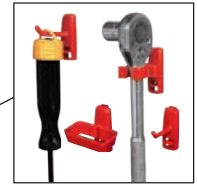

Unit of Measurement : mm

KPQ-B plastic hooks set (12pcs)

EKA Trolley
 H847xW900xD485
 Accessory: KPQ-B (1 set)
 180pcs/20ft
 360pcs/40ft

Unit of Measurement : mm

PAT.NO. ZL201720682660.1
M551991(TW)

Specially designed to prevent accidental slip off

Flip over to install drawers

Drawers can be placed upon the trolley

Stainless steel handle

Patented KPQ-B hanger hooks_p.15

Hooks can be applied to perforated boards

PVC mat

4" PU casters with total 400kg loading capacity combined